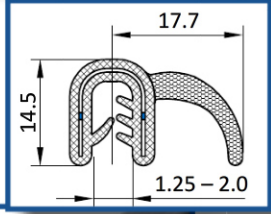

Semi-Concealed Hinges

Stainless Steel - Zinc Die Cast

Heavy Duty

Lift Off

Screw Mounting - Stud Mounting - Tool-less Mounting

Concealed Hinges

Steel - Stainless Steel - Zinc Die Cast

Easy Removal

Lift Off

Weld On

Screw Mounting - Stud Mounting

Gaskets

Edge Protector PVC 78 Shore A

Gasket Material
Foam Rubber EPDM

Clamp Material: Steel

Handles

Polyamide - Aluminum - Steel - Stainless Steel Die Cast Zinc

Flush Mount

Tool-Less Installation

Cover Stays

Nickel Plated Steel - Stainless Steel - Zinc Plated Steel

Horizontal and Vertical Mounting

Position Locking