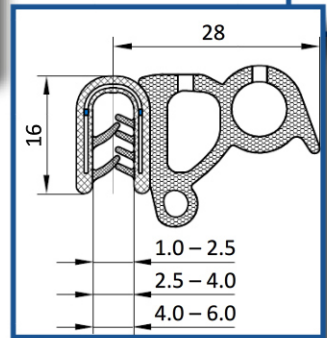

Semi-Concealed Hinges

Stainless Steel - Zinc Die Cast

Heavy Duty

Lift Off

Screw Mounting - Stud Mounting - Tool-less Mounting

Concealed Hinges

Steel - Stainless Steel - Zinc Die Cast

Easy Removal

Lift Off

Weld On

Screw Mounting - Stud Mounting

Gaskets

Edge Protector PVC 78 Shore A

Gasket Material
Foam Rubber EPDM

Clamp Material: Steel

Handles

Polyamide - Aluminum - Steel - Stainless Steel Die Cast Zinc

Flush Mount

Tool-Less Installation

Cover Stays

Nickel Plated Steel - Stainless Steel - Zinc Plated Steel

Horizontal and Vertical Mounting

Position Locking