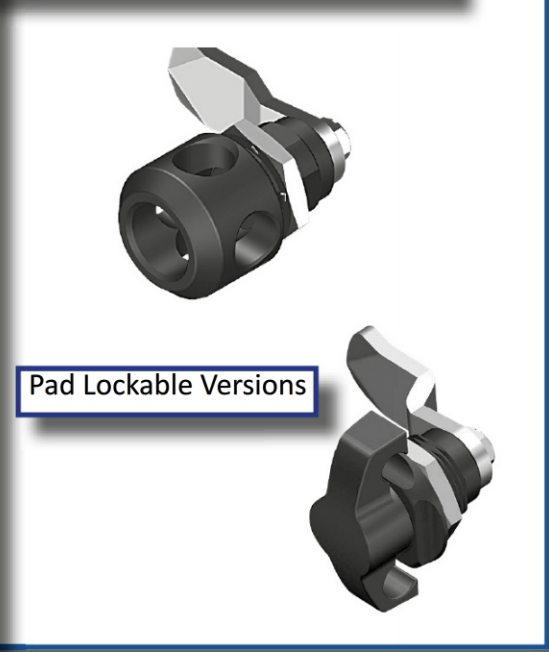

1/4 Turn Locks

Multiple Drive Types Available

Various Handle Types

Pad Lockable Versions

Various Cams Styles

Tool-less Installation

Compression Latches

Steel - Stainless Steel - Zinc Die Cast

Adjustable

Key Locking - Tool Locking

Slam/Slide Latches

Push To Close Slam Latches

Slide Latches

Slam Latches

Large Slam Latch With Internal Release

Paddle Latch

Swing Handles

Custom Handles

Pad-Lockable

Cam and Rod Control

Stainless Steel

Combination Locks

Small Handles

Lock Covers

Semi-Concealed Hinges

Stainless Steel - Zinc Die Cast

Heavy Duty

Lift Off

Screw Mounting - Stud Mounting - Tool-less Mounting

Concealed Hinges

Steel - Stainless Steel - Zinc Die Cast

Easy Removal