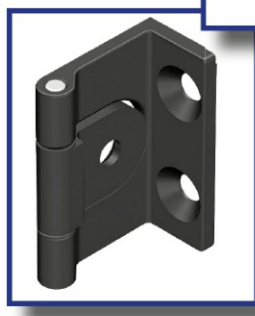

Swing Handle Accessories

Profile Cylinder Locks

Rod Adapter

Rods

Rod Controls

Small Rod Control

Rod Guides

Surface Mount Hinges

Semi-Concealed Hinges

Stainless Steel - Zinc Die Cast

Heavy Duty

Lift Off

Screw Mounting - Stud Mounting - Tool-less Mounting

Concealed Hinges

Steel - Stainless Steel - Zinc Die Cast

Easy Removal

Lift Off

Weld On

Screw Mounting - Stud Mounting

Gaskets

Edge Protector PVC 78 Shore A

Gasket Material
Foam Rubber EPDM

Clamp Material: Steel

Handles

Polyamide - Aluminum - Steel - Stainless Steel Die Cast Zinc

Flush Mount

Tool-Less Installation

Cover Stays

Nickel Plated Steel - Stainless Steel - Zinc Plated Steel

Horizontal and Vertical Mounting

Position Locking