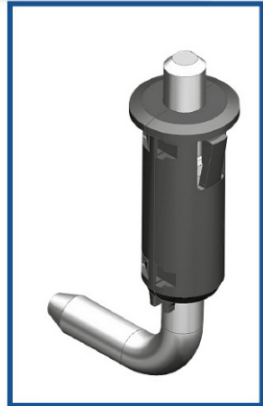

Swing Handle Accessories

Profile Cylinder Locks

Rod Adapter

Rods

Rod Controls

Small Rod Control

Rod Guides

Surface Mount Hinges

Semi-Concealed Hinges

Stainless Steel - Zinc Die Cast

Heavy Duty

Lift Off

Screw Mounting - Stud Mounting - Tool-less Mounting

Concealed Hinges

Steel - Stainless Steel - Zinc Die Cast

Easy Removal

Lift Off

Weld On

Screw Mounting - Stud Mounting

Gaskets

Edge Protector PVC 78 Shore A

Gasket Material
Foam Rubber EPDM

Clamp Material: Steel

Handles

Polyamide - Aluminum - Steel - Stainless Steel Die Cast Zinc

Flush Mount

Tool-Less Installation

Cover Stays

Nickel Plated Steel - Stainless Steel - Zinc Plated Steel

Horizontal and Vertical Mounting

Position Locking