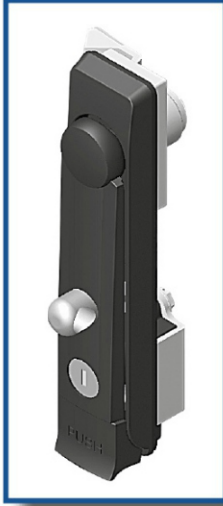

1/4 Turn Locks

Multiple Drive Types Available

Various Handle Types

Pad Lockable Versions

Various Cams Styles

Tool-less Installation

Compression Latches

Steel - Stainless Steel - Zinc Die Cast

Adjustable

Key Locking - Tool Locking

Slam/Slide Latches

Push To Close Slam Latches

Slide Latches

Slam Latches

Large Slam Latch With Internal Release

Paddle Latch

Swing Handles

Custom Handles

Pad-Lockable

Cam and Rod Control

Stainless Steel

Combination Locks

Small Handles

Lock Covers

Swing Handle Accessories

Profile Cylinder Locks

Rod Adapter

Rods

Rod Controls

Small Rod Control

Rod Guides

Surface Mount Hinges