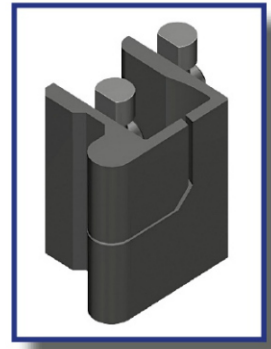

Swing Handles

Custom Handles

Pad-Lockable

Cam and Rod Control

Stainless Steel

Combination Locks

Small Handles

Lock Covers

Swing Handle Accessories

Profile Cylinder Locks

Rod Adapter

Rods

Rod Controls

Small Rod Control

Rod Guides

Surface Mount Hinges

Semi-Concealed Hinges

Stainless Steel - Zinc Die Cast

Heavy Duty

Lift Off

Screw Mounting - Stud Mounting - Tool-less Mounting

Concealed Hinges

Steel - Stainless Steel - Zinc Die Cast

Easy Removal