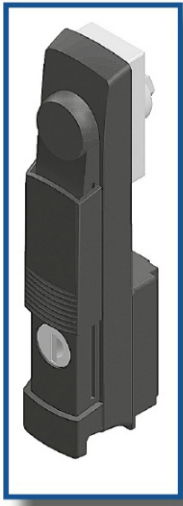

1/4 Turn Locks

Multiple Drive Types Available

Various Handle Types

Pad Lockable Versions

Various Cams Styles

Tool-less Installation

Compression Latches

Steel - Stainless Steel - Zinc Die Cast

Adjustable

Key Locking - Tool Locking

Slam/Slide Latches

Push To Close Slam Latches

Slide Latches

Slam Latches

Large Slam Latch With Internal Release

Paddle Latch

Swing Handles

Custom Handles

Pad-Lockable

Cam and Rod Control

Stainless Steel

Combination Locks

Small Handles

Lock Covers

Swing Handle Accessories

Profile Cylinder Locks

Rod Adapter

Rods

Rod Controls

Small Rod Control

Rod Guides

Surface Mount Hinges