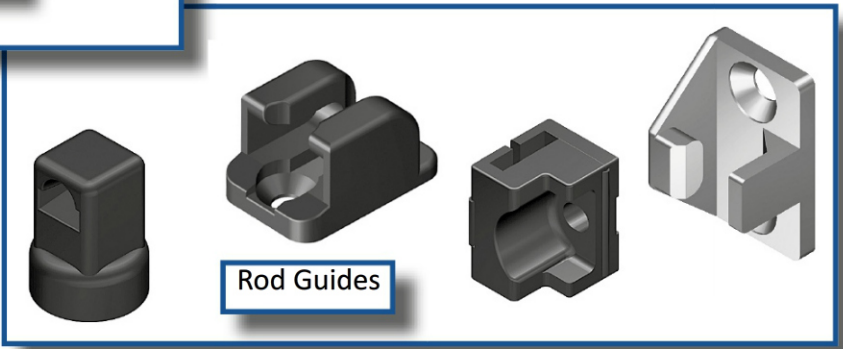

Swing Handles

Custom Handles

Pad-Lockable

Cam and Rod Control

Stainless Steel

Combination Locks

Small Handles

Lock Covers

Swing Handle Accessories

Profile Cylinder Locks

Rod Adapter

Rods

Rod Controls

Small Rod Control

Rod Guides

Surface Mount Hinges

Semi-Concealed Hinges

Stainless Steel - Zinc Die Cast

Heavy Duty

Lift Off

Screw Mounting - Stud Mounting - Tool-less Mounting

Concealed Hinges

Steel - Stainless Steel - Zinc Die Cast

Easy Removal