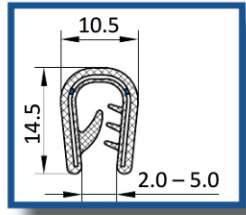

Semi-Concealed Hinges

Stainless Steel - Zinc Die Cast

Heavy Duty

Lift Off

Screw Mounting - Stud Mounting - Tool-less Mounting

Concealed Hinges

Steel - Stainless Steel - Zinc Die Cast

Easy Removal

Lift Off

Weld On

Screw Mounting - Stud Mounting

Gaskets

Edge Protector PVC 78 Shore A

Gasket Material
Foam Rubber EPDM

Clamp Material: Steel

Handles

Polyamide - Aluminum - Steel - Stainless Steel Die Cast Zinc

Flush Mount

Tool-Less Installation

Cover Stays

Nickel Plated Steel - Stainless Steel - Zinc Plated Steel

Horizontal and Vertical Mounting

Position Locking