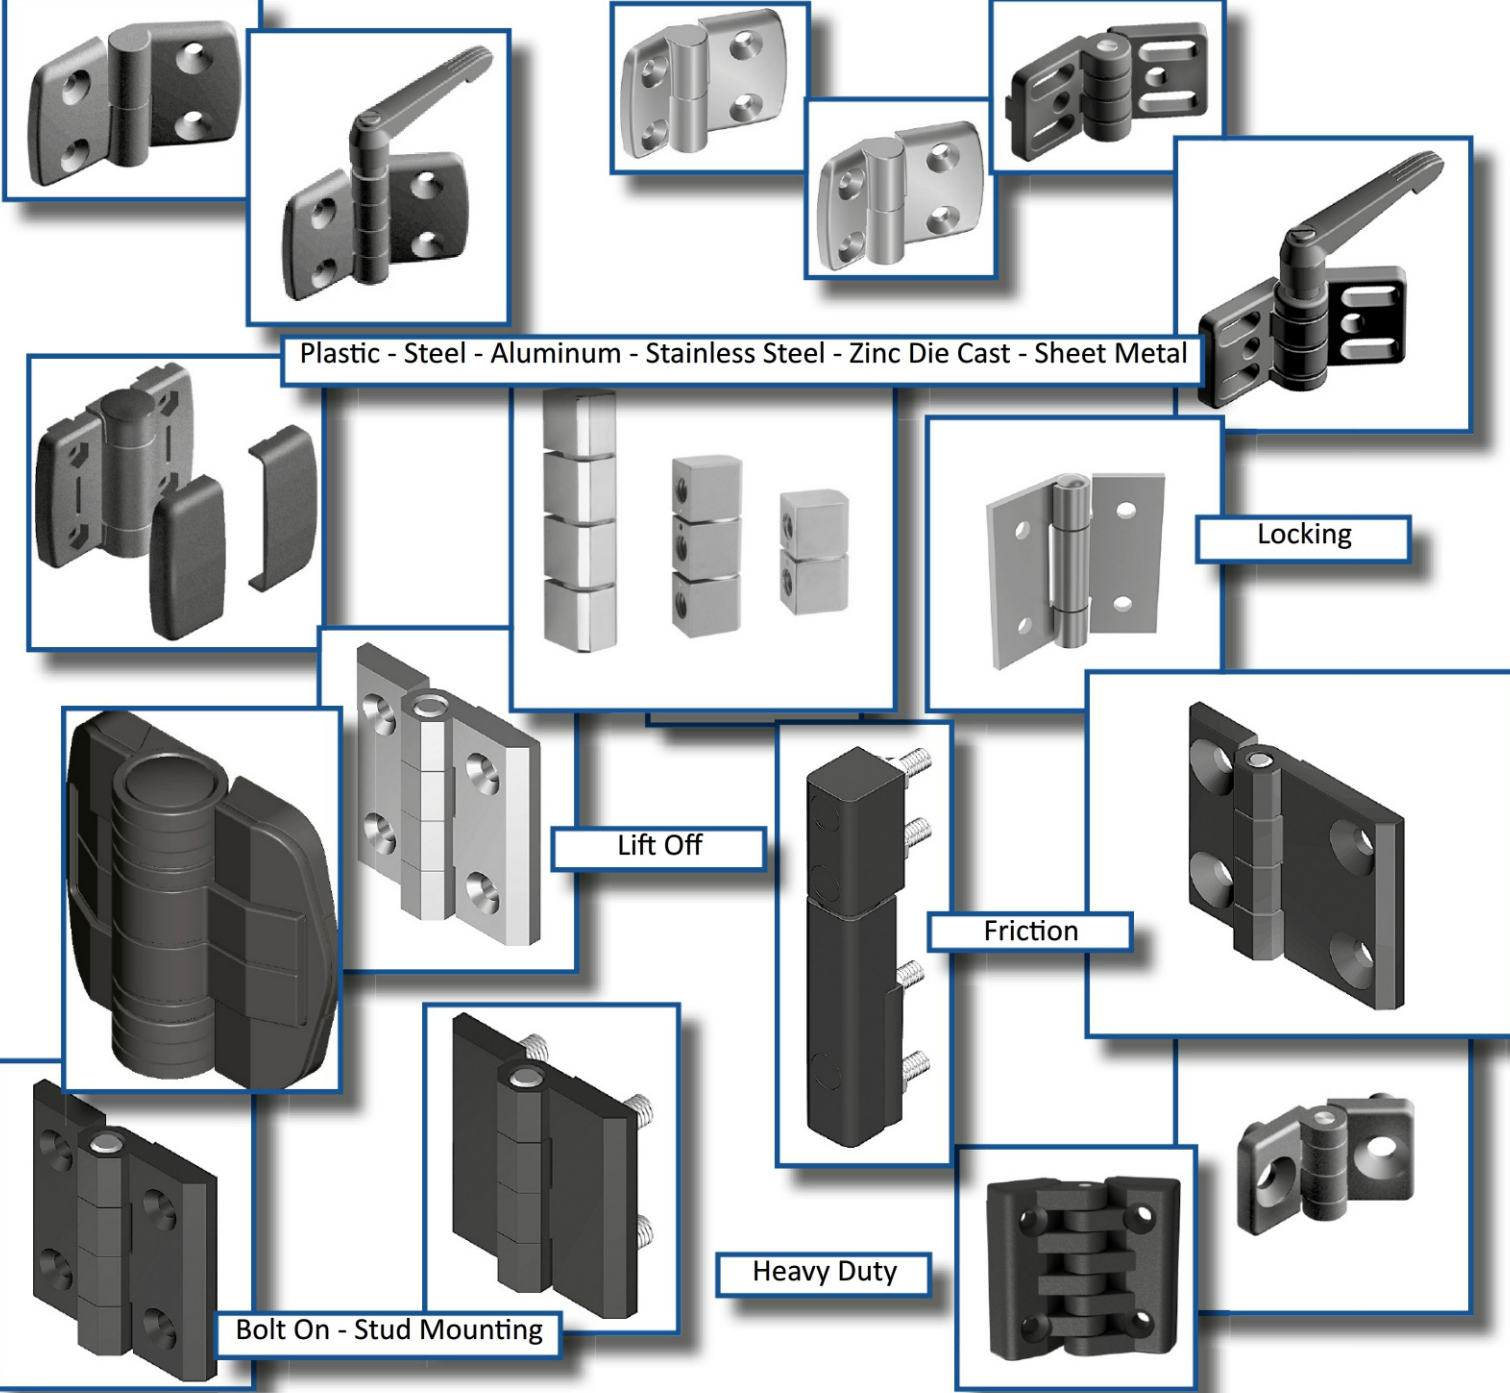

Swing Handle Accessories

Profile Cylinder Locks

Rod Adapter

Rods

Rod Controls

Small Rod Control

Rod Guides

Surface Mount Hinges

Semi-Concealed Hinges

Stainless Steel - Zinc Die Cast

Heavy Duty

Lift Off

Screw Mounting - Stud Mounting - Tool-less Mounting

Concealed Hinges

Steel - Stainless Steel - Zinc Die Cast

Easy Removal

Lift Off

Weld On

Screw Mounting - Stud Mounting

Gaskets

Edge Protector PVC 78 Shore A

Gasket Material
Foam Rubber EPDM

Clamp Material: Steel

Handles

Polyamide - Aluminum - Steel - Stainless Steel Die Cast Zinc

Flush Mount

Tool-Less Installation

Cover Stays

Nickel Plated Steel - Stainless Steel - Zinc Plated Steel

Horizontal and Vertical Mounting

Position Locking