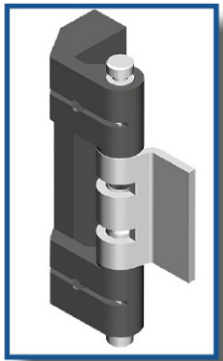

Swing Handle Accessories

Profile Cylinder Locks

Rod Adapter

Rods

Rod Controls

Small Rod Control

Rod Guides

Surface Mount Hinges

Semi-Concealed Hinges

Stainless Steel - Zinc Die Cast

Heavy Duty

Lift Off

Screw Mounting - Stud Mounting - Tool-less Mounting

Concealed Hinges

Steel - Stainless Steel - Zinc Die Cast

Easy Removal

Lift Off

Weld On

Screw Mounting - Stud Mounting

Gaskets

Edge Protector PVC 78 Shore A

Gasket Material
Foam Rubber EPDM

Clamp Material: Steel

Handles

Polyamide - Aluminum - Steel - Stainless Steel Die Cast Zinc

Flush Mount

Tool-Less Installation

Cover Stays

Nickel Plated Steel - Stainless Steel - Zinc Plated Steel

Horizontal and Vertical Mounting

Position Locking