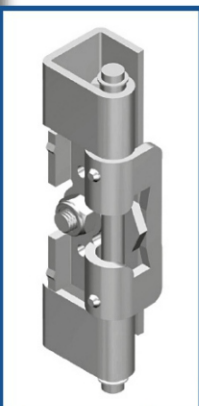

Swing Handle Accessories

Profile Cylinder Locks

Rod Adapter

Rods

Rod Controls

Small Rod Control

Rod Guides

Surface Mount Hinges

Semi-Concealed Hinges

Stainless Steel - Zinc Die Cast

Heavy Duty

Lift Off

Screw Mounting - Stud Mounting - Tool-less Mounting

Concealed Hinges

Steel - Stainless Steel - Zinc Die Cast

Easy Removal

Lift Off

Weld On

Screw Mounting - Stud Mounting

Gaskets

Edge Protector PVC 78 Shore A

Gasket Material
Foam Rubber EPDM

Clamp Material: Steel

Handles

Polyamide - Aluminum - Steel - Stainless Steel Die Cast Zinc

Flush Mount

Tool-Less Installation

Cover Stays

Nickel Plated Steel - Stainless Steel - Zinc Plated Steel

Horizontal and Vertical Mounting

Position Locking