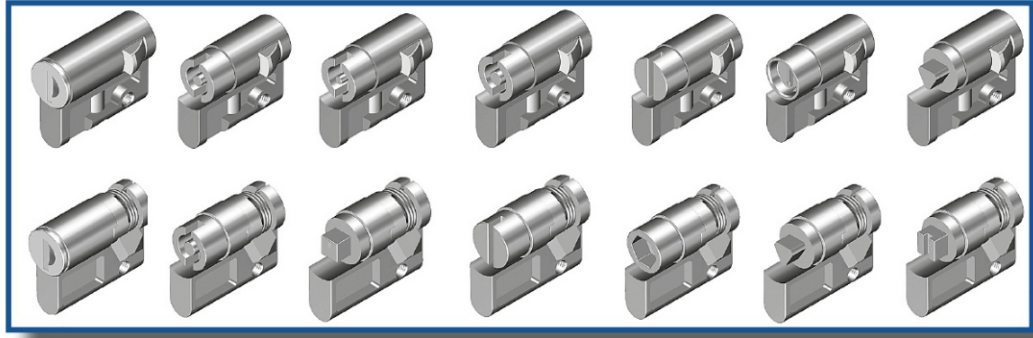

1/4 Turn Locks

Multiple Drive Types Available

Various Handle Types

Pad Lockable Versions

Various Cams Styles

Tool-less Installation

Compression Latches

Steel - Stainless Steel - Zinc Die Cast

Swing Handles

Custom Handles

Pad-Lockable

Cam and Rod Control

Stainless Steel

Combination Locks

Small Handles

Lock Covers

Swing Handle Accessories

Profile Cylinder Locks

Rod Adapter

Rods

Rod Controls

Small Rod Control

Rod Guides

Surface Mount Hinges

Semi-Concealed Hinges

Stainless Steel - Zinc Die Cast

Heavy Duty

Lift Off

Screw Mounting - Stud Mounting - Tool-less Mounting

Concealed Hinges

Steel - Stainless Steel - Zinc Die Cast

Easy Removal