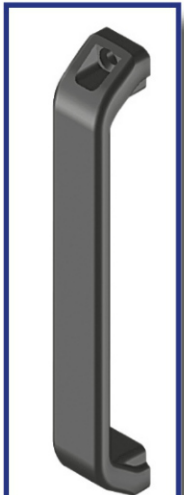

Swing Handle Accessories

Profile Cylinder Locks

Rod Adapter

Rods

Rod Controls

Small Rod Control

Rod Guides

Surface Mount Hinges

Semi-Concealed Hinges

Stainless Steel - Zinc Die Cast

Heavy Duty

Lift Off

Screw Mounting - Stud Mounting - Tool-less Mounting

Concealed Hinges

Steel - Stainless Steel - Zinc Die Cast

Easy Removal

Lift Off

Weld On

Screw Mounting - Stud Mounting

Gaskets

Edge Protector PVC 78 Shore A

Gasket Material
Foam Rubber EPDM

Clamp Material: Steel

Handles

Polyamide - Aluminum - Steel - Stainless Steel Die Cast Zinc

Flush Mount

Tool-Less Installation

Cover Stays

Nickel Plated Steel - Stainless Steel - Zinc Plated Steel

Horizontal and Vertical Mounting

Position Locking