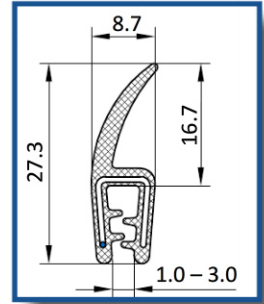

Swing Handle Accessories

Profile Cylinder Locks

Rod Adapter

Rods

Rod Controls

Small Rod Control

Rod Guides

Surface Mount Hinges

Semi-Concealed Hinges

Stainless Steel - Zinc Die Cast

Heavy Duty

Lift Off

Screw Mounting - Stud Mounting - Tool-less Mounting

Concealed Hinges

Steel - Stainless Steel - Zinc Die Cast

Easy Removal

Lift Off

Weld On

Screw Mounting - Stud Mounting

Gaskets

Edge Protector PVC 78 Shore A

Gasket Material
Foam Rubber EPDM

Clamp Material: Steel

Handles

Polyamide - Aluminum - Steel - Stainless Steel Die Cast Zinc

Flush Mount

Tool-Less Installation

Cover Stays

Nickel Plated Steel - Stainless Steel - Zinc Plated Steel

Horizontal and Vertical Mounting

Position Locking