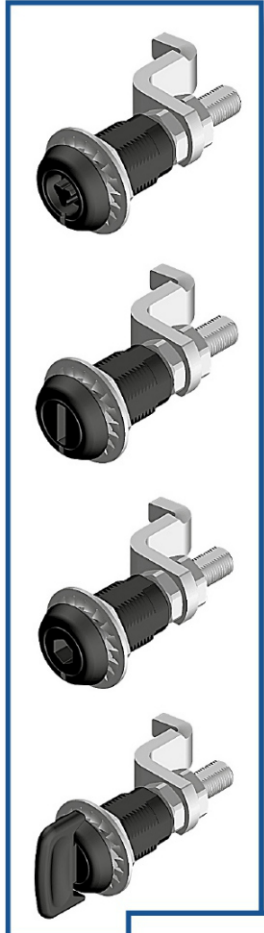

1/4 Turn Locks

Multiple Drive Types Available

Various Handle Types

Pad Lockable Versions

Various Cams Styles

Tool-less Installation

Compression Latches

Steel - Stainless Steel - Zinc Die Cast

Adjustable

Key Locking - Tool Locking

Slam/Slide Latches

Push To Close Slam Latches

Slide Latches

Slam Latches

Large Slam Latch With Internal Release

Paddle Latch

Swing Handles

Custom Handles

Pad-Lockable

Cam and Rod Control

Stainless Steel

Combination Locks

Small Handles

Lock Covers

Swing Handle Accessories

Profile Cylinder Locks

Rod Adapter

Rods

Rod Controls

Small Rod Control

Rod Guides

Surface Mount Hinges