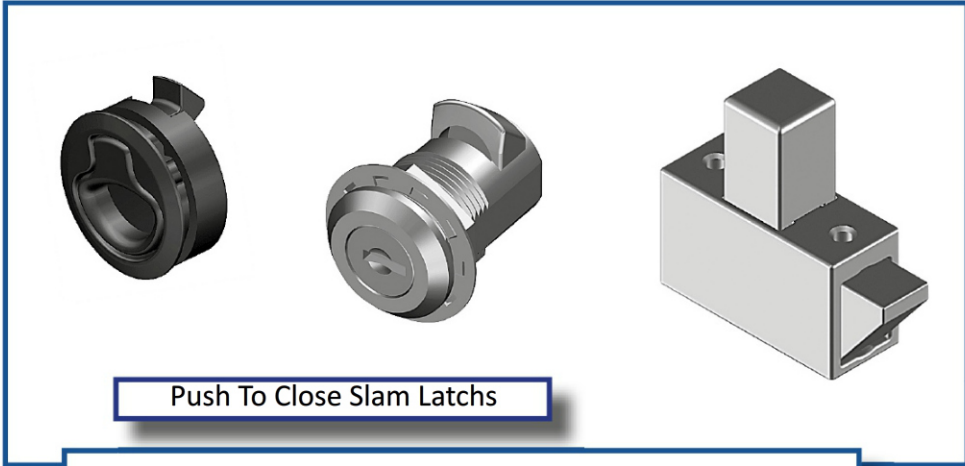

1/4 Turn Locks

Multiple Drive Types Available

Various Handle Types

Pad Lockable Versions

Various Cams Styles

Tool-less Installation

Compression Latches

Steel - Stainless Steel - Zinc Die Cast

Adjustable

Key Locking - Tool Locking

Slam/Slide Latches

Push To Close Slam Latches

Slide Latches

Slam Latches

Large Slam Latch With Internal Release

Paddle Latch

Swing Handles

Custom Handles

Pad-Lockable

Cam and Rod Control

Stainless Steel

Combination Locks

Small Handles

Lock Covers

Semi-Concealed Hinges

Stainless Steel - Zinc Die Cast

Heavy Duty

Lift Off

Screw Mounting - Stud Mounting - Tool-less Mounting

Concealed Hinges

Steel - Stainless Steel - Zinc Die Cast

Easy Removal