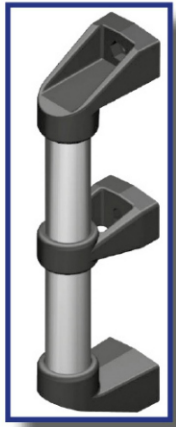

Swing Handle Accessories

Profile Cylinder Locks

Rod Adapter

Rods

Rod Controls

Small Rod Control

Rod Guides

Surface Mount Hinges

Semi-Concealed Hinges

Stainless Steel - Zinc Die Cast

Heavy Duty

Lift Off

Screw Mounting - Stud Mounting - Tool-less Mounting

Concealed Hinges

Steel - Stainless Steel - Zinc Die Cast

Easy Removal

Lift Off

Weld On

Screw Mounting - Stud Mounting

Gaskets

Edge Protector PVC 78 Shore A

Gasket Material
Foam Rubber EPDM

Clamp Material: Steel

Handles

Polyamide - Aluminum - Steel - Stainless Steel Die Cast Zinc

Flush Mount

Tool-Less Installation

Cover Stays

Nickel Plated Steel - Stainless Steel - Zinc Plated Steel

Horizontal and Vertical Mounting

Position Locking