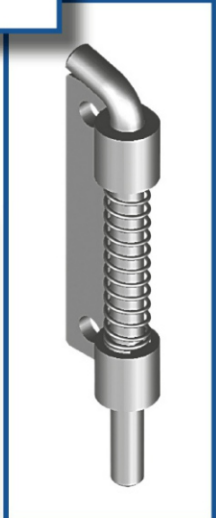

Swing Handle Accessories

Profile Cylinder Locks

Rod Adapter

Rods

Rod Controls

Small Rod Control

Rod Guides

Surface Mount Hinges

Semi-Concealed Hinges

Stainless Steel - Zinc Die Cast

Heavy Duty

Lift Off

Screw Mounting - Stud Mounting - Tool-less Mounting

Concealed Hinges

Steel - Stainless Steel - Zinc Die Cast

Easy Removal

Lift Off

Weld On

Screw Mounting - Stud Mounting

Gaskets

Edge Protector PVC 78 Shore A

Gasket Material
Foam Rubber EPDM

Clamp Material: Steel

Handles

Polyamide - Aluminum - Steel - Stainless Steel Die Cast Zinc

Flush Mount

Tool-Less Installation

Cover Stays

Nickel Plated Steel - Stainless Steel - Zinc Plated Steel

Horizontal and Vertical Mounting

Position Locking