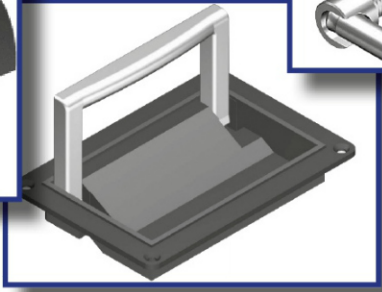

Swing Handle Accessories

Profile Cylinder Locks

Rod Adapter

Rods

Rod Controls

Small Rod Control

Rod Guides

Surface Mount Hinges

Semi-Concealed Hinges

Stainless Steel - Zinc Die Cast

Heavy Duty

Lift Off

Screw Mounting - Stud Mounting - Tool-less Mounting

Concealed Hinges

Steel - Stainless Steel - Zinc Die Cast

Easy Removal

Lift Off

Weld On

Screw Mounting - Stud Mounting

Gaskets

Edge Protector PVC 78 Shore A

Gasket Material
Foam Rubber EPDM

Clamp Material: Steel

Handles

Polyamide - Aluminum - Steel - Stainless Steel Die Cast Zinc

Flush Mount

Tool-Less Installation

Cover Stays

Nickel Plated Steel - Stainless Steel - Zinc Plated Steel

Horizontal and Vertical Mounting

Position Locking