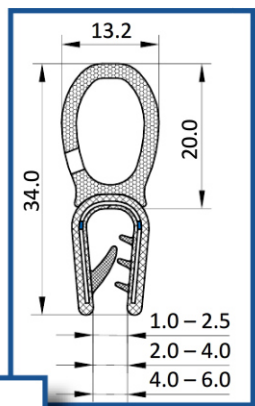

Swing Handle Accessories

Profile Cylinder Locks

Rod Adapter

Rods

Rod Controls

Small Rod Control

Rod Guides

Surface Mount Hinges

Semi-Concealed Hinges

Stainless Steel - Zinc Die Cast

Heavy Duty

Lift Off

Screw Mounting - Stud Mounting - Tool-less Mounting

Concealed Hinges

Steel - Stainless Steel - Zinc Die Cast

Easy Removal

Lift Off

Weld On

Screw Mounting - Stud Mounting

Gaskets

Edge Protector PVC 78 Shore A

Gasket Material
Foam Rubber EPDM

Clamp Material: Steel

Handles

Polyamide - Aluminum - Steel - Stainless Steel Die Cast Zinc

Flush Mount

Tool-Less Installation

Cover Stays

Nickel Plated Steel - Stainless Steel - Zinc Plated Steel

Horizontal and Vertical Mounting

Position Locking