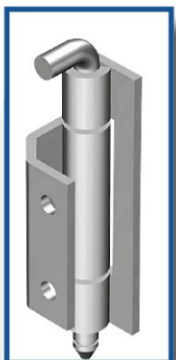

Swing Handle Accessories

Profile Cylinder Locks

Rod Adapter

Rods

Rod Controls

Small Rod Control

Rod Guides

Surface Mount Hinges

Semi-Concealed Hinges

Stainless Steel - Zinc Die Cast

Heavy Duty

Lift Off

Screw Mounting - Stud Mounting - Tool-less Mounting

Concealed Hinges

Steel - Stainless Steel - Zinc Die Cast

Easy Removal

Lift Off

Weld On

Screw Mounting - Stud Mounting

Gaskets

Edge Protector PVC 78 Shore A

Gasket Material
Foam Rubber EPDM

Clamp Material: Steel

Handles

Polyamide - Aluminum - Steel - Stainless Steel Die Cast Zinc

Flush Mount

Tool-Less Installation

Cover Stays

Nickel Plated Steel - Stainless Steel - Zinc Plated Steel

Horizontal and Vertical Mounting

Position Locking