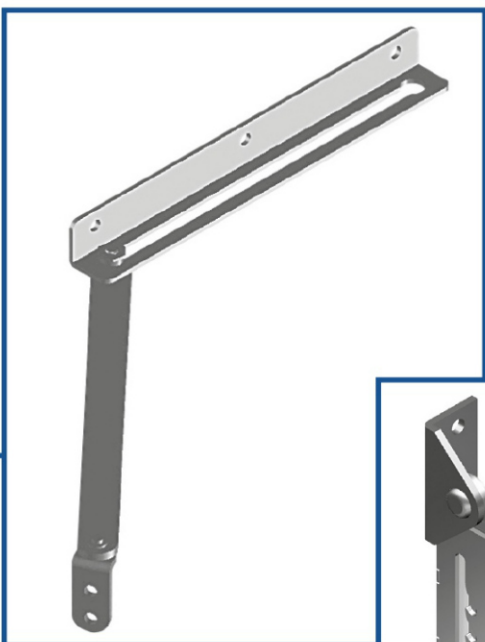

Semi-Concealed Hinges

Stainless Steel - Zinc Die Cast

Heavy Duty

Lift Off

Screw Mounting - Stud Mounting - Tool-less Mounting

Concealed Hinges

Steel - Stainless Steel - Zinc Die Cast

Easy Removal

Lift Off

Weld On

Screw Mounting - Stud Mounting

Gaskets

Edge Protector PVC 78 Shore A

Gasket Material
Foam Rubber EPDM

Clamp Material: Steel

Handles

Polyamide - Aluminum - Steel - Stainless Steel Die Cast Zinc

Flush Mount

Tool-Less Installation

Cover Stays

Nickel Plated Steel - Stainless Steel - Zinc Plated Steel

Horizontal and Vertical Mounting

Position Locking