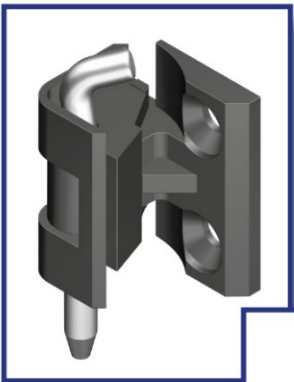

Swing Handles

Custom Handles

Pad-Lockable

Cam and Rod Control

Stainless Steel

Combination Locks

Small Handles

Lock Covers

Swing Handle Accessories

Profile Cylinder Locks

Rod Adapter

Rods

Rod Controls

Small Rod Control

Rod Guides

Surface Mount Hinges

Semi-Concealed Hinges

Stainless Steel - Zinc Die Cast

Heavy Duty

Lift Off

Screw Mounting - Stud Mounting - Tool-less Mounting

Concealed Hinges

Steel - Stainless Steel - Zinc Die Cast

Easy Removal

Polyamide - Aluminum - Steel - Stainless Steel Die Cast Zinc

Flush Mount

Tool-Less Installation

Cover Stays

Nickel Plated Steel - Stainless Steel - Zinc Plated Steel

Horizontal and Vertical Mounting

Position Locking