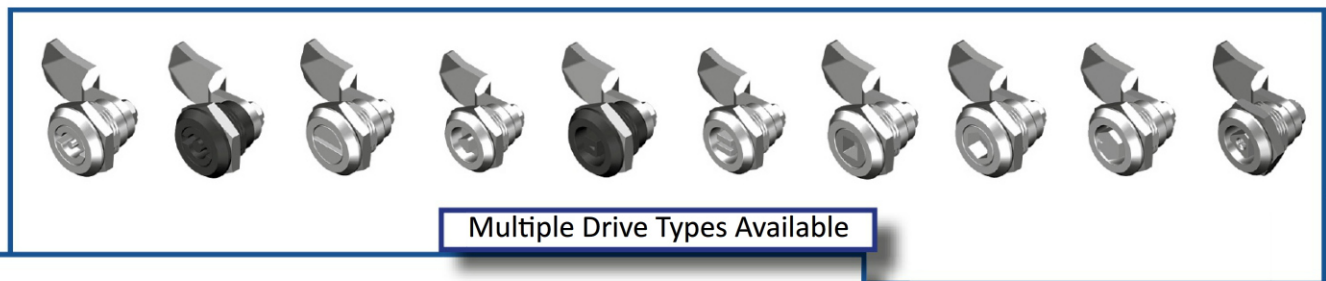

1/4 Turn Locks

Multiple Drive Types Available

Various Handle Types

Pad Lockable Versions

Various Cams Styles

Tool-less Installation

Compression Latches

Steel - Stainless Steel - Zinc Die Cast

Adjustable

Key Locking - Tool Locking

Slam/Slide Latches

Push To Close Slam Latches

Slide Latches

Slam Latches

Large Slam Latch With Internal Release

Paddle Latch

Swing Handles

Custom Handles

Pad-Lockable

Cam and Rod Control

Stainless Steel

Combination Locks

Small Handles

Lock Covers

Semi-Concealed Hinges

Stainless Steel - Zinc Die Cast

Heavy Duty

Lift Off

Screw Mounting - Stud Mounting - Tool-less Mounting

Concealed Hinges

Steel - Stainless Steel - Zinc Die Cast

Easy Removal