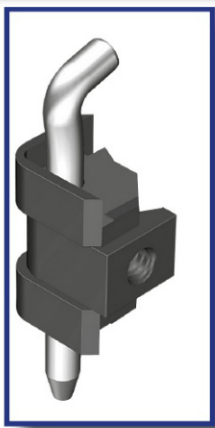

Swing Handles

Custom Handles

Pad-Lockable

Cam and Rod Control

Stainless Steel

Combination Locks

Small Handles

Lock Covers

Swing Handle Accessories

Profile Cylinder Locks

Rod Adapter

Rods

Rod Controls

Small Rod Control

Rod Guides

Surface Mount Hinges

Semi-Concealed Hinges

Stainless Steel - Zinc Die Cast

Heavy Duty

Lift Off

Screw Mounting - Stud Mounting - Tool-less Mounting

Concealed Hinges

Steel - Stainless Steel - Zinc Die Cast

Easy Removal

Lift Off

Weld On

Screw Mounting - Stud Mounting

Gaskets

Edge Protector PVC 78 Shore A

Gasket Material
Foam Rubber EPDM

Clamp Material: Steel

Handles