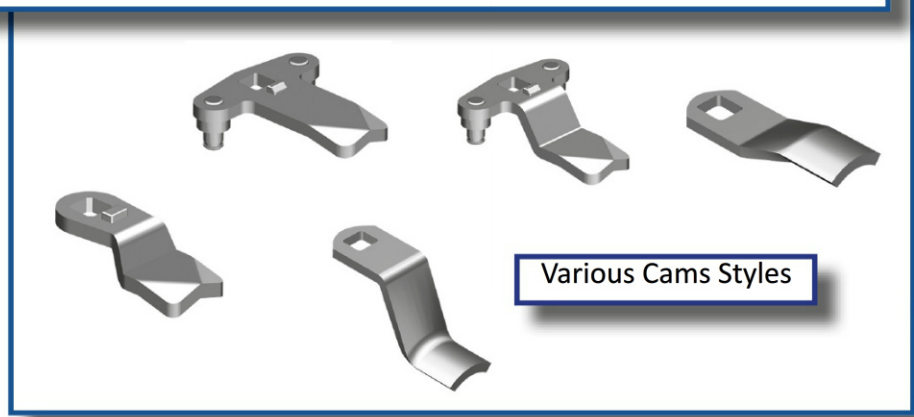

1/4 Turn Locks

Multiple Drive Types Available

Various Handle Types

Pad Lockable Versions

Various Cams Styles

Tool-less Installation

Compression Latches

Steel - Stainless Steel - Zinc Die Cast

Adjustable

Key Locking - Tool Locking

Slam/Slide Latches

Push To Close Slam Latches

Slide Latches

Slam Latches

Large Slam Latch With Internal Release

Paddle Latch

Swing Handles

Custom Handles

Pad-Lockable

Cam and Rod Control

Stainless Steel

Combination Locks

Small Handles

Lock Covers

Semi-Concealed Hinges

Stainless Steel - Zinc Die Cast

Heavy Duty

Lift Off

Screw Mounting - Stud Mounting - Tool-less Mounting

Concealed Hinges

Steel - Stainless Steel - Zinc Die Cast

Easy Removal