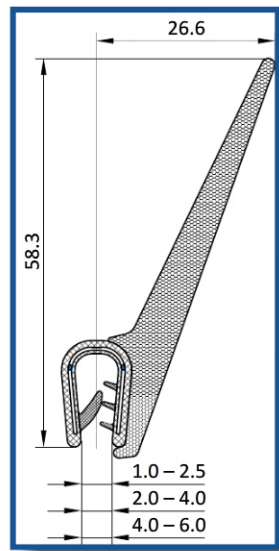

Lift Off

Weld On

Screw Mounting - Stud Mounting

Gaskets

Edge Protector PVC 78 Shore A

Gasket Material
Foam Rubber EPDM

Clamp Material: Steel

Handles

Polyamide - Aluminum - Steel - Stainless Steel Die Cast Zinc

Flush Mount

Tool-Less Installation

Cover Stays

Nickel Plated Steel - Stainless Steel - Zinc Plated Steel

Horizontal and Vertical Mounting

Position Locking