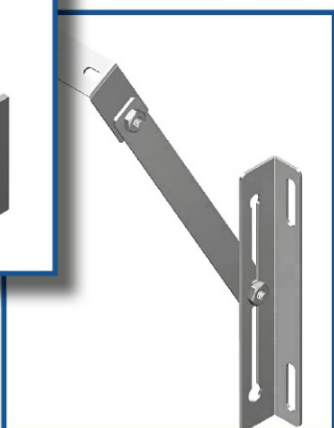

Semi-Concealed Hinges

Stainless Steel - Zinc Die Cast

Heavy Duty

Lift Off

Screw Mounting - Stud Mounting - Tool-less Mounting

Concealed Hinges

Steel - Stainless Steel - Zinc Die Cast

Easy Removal

Lift Off

Weld On

Screw Mounting - Stud Mounting

Gaskets

Edge Protector PVC 78 Shore A

Gasket Material
Foam Rubber EPDM

Clamp Material: Steel

Handles

Polyamide - Aluminum - Steel - Stainless Steel Die Cast Zinc

Flush Mount

Tool-Less Installation

Cover Stays

Nickel Plated Steel - Stainless Steel - Zinc Plated Steel

Horizontal and Vertical Mounting

Position Locking