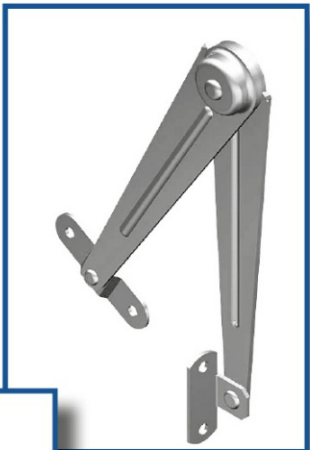

Swing Handle Accessories

Profile Cylinder Locks

Rod Adapter

Rods

Rod Controls

Small Rod Control

Rod Guides

Surface Mount Hinges

Semi-Concealed Hinges

Stainless Steel - Zinc Die Cast

Heavy Duty

Lift Off

Screw Mounting - Stud Mounting - Tool-less Mounting

Concealed Hinges

Steel - Stainless Steel - Zinc Die Cast

Easy Removal

Lift Off

Weld On

Screw Mounting - Stud Mounting

Gaskets

Edge Protector PVC 78 Shore A

Gasket Material
Foam Rubber EPDM

Clamp Material: Steel

Handles

Polyamide - Aluminum - Steel - Stainless Steel Die Cast Zinc

Flush Mount

Tool-Less Installation

Cover Stays

Nickel Plated Steel - Stainless Steel - Zinc Plated Steel

Horizontal and Vertical Mounting

Position Locking