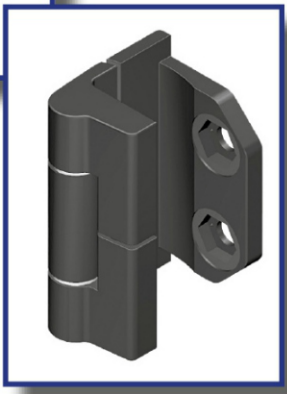

Swing Handle Accessories

Profile Cylinder Locks

Rod Adapter

Rods

Rod Controls

Small Rod Control

Rod Guides

Surface Mount Hinges

Semi-Concealed Hinges

Stainless Steel - Zinc Die Cast

Heavy Duty

Lift Off

Screw Mounting - Stud Mounting - Tool-less Mounting

Concealed Hinges

Steel - Stainless Steel - Zinc Die Cast

Easy Removal

Lift Off

Weld On

Screw Mounting - Stud Mounting

Gaskets

Edge Protector PVC 78 Shore A

Gasket Material
Foam Rubber EPDM

Clamp Material: Steel

Handles

Polyamide - Aluminum - Steel - Stainless Steel Die Cast Zinc

Flush Mount

Tool-Less Installation

Cover Stays

Nickel Plated Steel - Stainless Steel - Zinc Plated Steel

Horizontal and Vertical Mounting

Position Locking