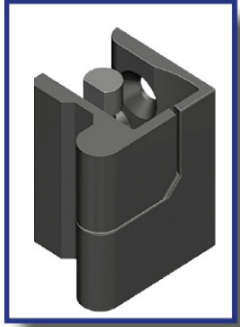

Swing Handle Accessories

Profile Cylinder Locks

Rod Adapter

Rods

Rod Controls

Small Rod Control

Rod Guides

Surface Mount Hinges

Semi-Concealed Hinges

Stainless Steel - Zinc Die Cast

Heavy Duty

Lift Off

Screw Mounting - Stud Mounting - Tool-less Mounting

Concealed Hinges

Steel - Stainless Steel - Zinc Die Cast

Easy Removal

Lift Off

Weld On

Screw Mounting - Stud Mounting

Gaskets

Edge Protector PVC 78 Shore A

Gasket Material
Foam Rubber EPDM

Clamp Material: Steel

Handles

Polyamide - Aluminum - Steel - Stainless Steel Die Cast Zinc

Flush Mount

Tool-Less Installation

Cover Stays

Nickel Plated Steel - Stainless Steel - Zinc Plated Steel

Horizontal and Vertical Mounting

Position Locking