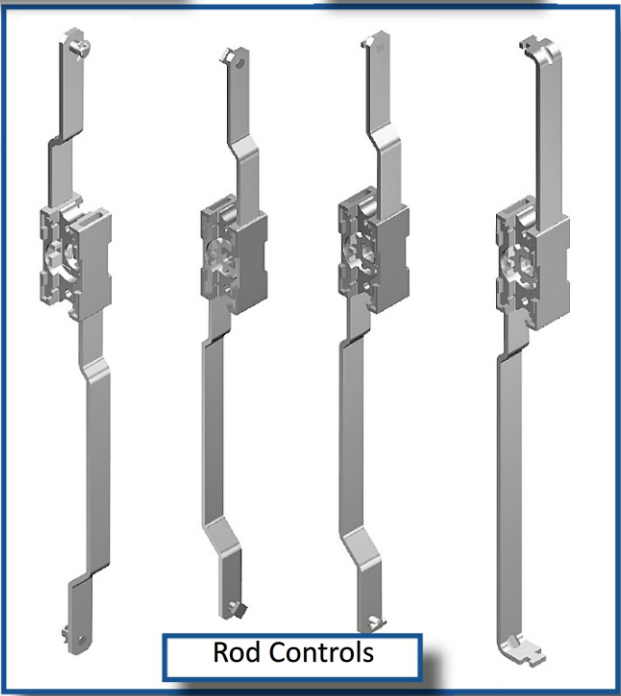

Swing Handle Accessories

Profile Cylinder Locks

Rod Adapter

Rods

Rod Controls

Small Rod Control

Rod Guides

Surface Mount Hinges

Semi-Concealed Hinges

Stainless Steel - Zinc Die Cast

Heavy Duty

Lift Off

Screw Mounting - Stud Mounting - Tool-less Mounting

Concealed Hinges

Steel - Stainless Steel - Zinc Die Cast

Easy Removal

Lift Off

Weld On

Screw Mounting - Stud Mounting

Gaskets

Edge Protector PVC 78 Shore A

Gasket Material
Foam Rubber EPDM

Clamp Material: Steel

Handles

Polyamide - Aluminum - Steel - Stainless Steel Die Cast Zinc

Flush Mount

Tool-Less Installation

Cover Stays

Nickel Plated Steel - Stainless Steel - Zinc Plated Steel

Horizontal and Vertical Mounting

Position Locking