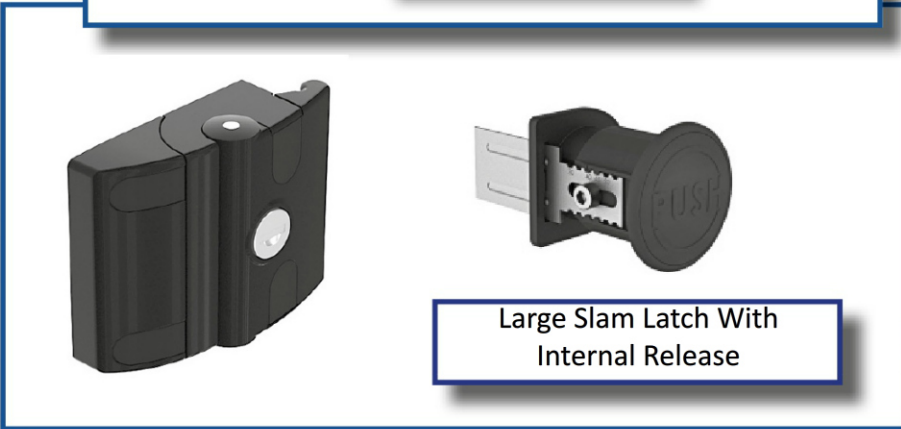

1/4 Turn Locks

Multiple Drive Types Available

Various Handle Types

Pad Lockable Versions

Various Cams Styles

Tool-less Installation

Compression Latches

Steel - Stainless Steel - Zinc Die Cast

Adjustable

Key Locking - Tool Locking

Slam/Slide Latches

Push To Close Slam Latches

Slide Latches

Slam Latches

Large Slam Latch With Internal Release

Paddle Latch

Swing Handles

Custom Handles

Pad-Lockable

Cam and Rod Control

Stainless Steel

Combination Locks

Small Handles

Lock Covers

Semi-Concealed Hinges

Stainless Steel - Zinc Die Cast

Heavy Duty

Lift Off

Screw Mounting - Stud Mounting - Tool-less Mounting

Concealed Hinges

Steel - Stainless Steel - Zinc Die Cast

Easy Removal