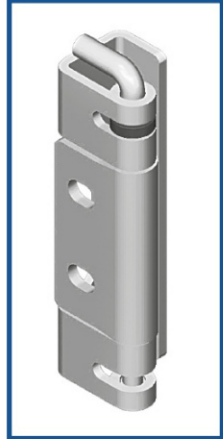

Swing Handle Accessories

Profile Cylinder Locks

Rod Adapter

Rods

Rod Controls

Small Rod Control

Rod Guides

Surface Mount Hinges

Semi-Concealed Hinges

Stainless Steel - Zinc Die Cast

Heavy Duty

Lift Off

Screw Mounting - Stud Mounting - Tool-less Mounting

Concealed Hinges

Steel - Stainless Steel - Zinc Die Cast

Easy Removal

Lift Off

Weld On

Screw Mounting - Stud Mounting

Gaskets

Edge Protector PVC 78 Shore A

Gasket Material
Foam Rubber EPDM

Clamp Material: Steel

Handles

Polyamide - Aluminum - Steel - Stainless Steel Die Cast Zinc

Flush Mount

Tool-Less Installation

Cover Stays

Nickel Plated Steel - Stainless Steel - Zinc Plated Steel

Horizontal and Vertical Mounting

Position Locking