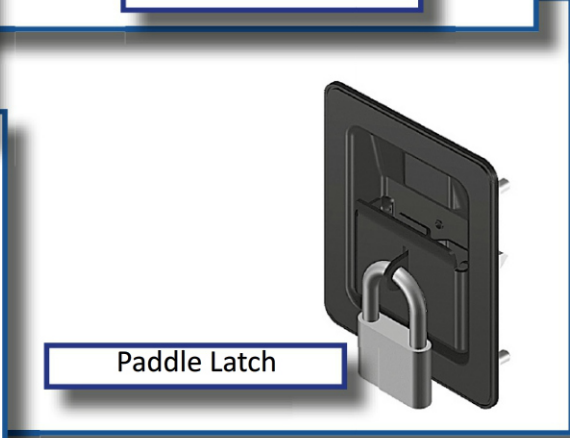

1/4 Turn Locks

Multiple Drive Types Available

Various Handle Types

Pad Lockable Versions

Various Cams Styles

Tool-less Installation

Compression Latches

Steel - Stainless Steel - Zinc Die Cast

Adjustable

Key Locking - Tool Locking

Slam/Slide Latches

Push To Close Slam Latches

Slide Latches

Slam Latches

Large Slam Latch With Internal Release

Paddle Latch

Swing Handles

Custom Handles

Pad-Lockable

Cam and Rod Control

Stainless Steel

Combination Locks

Small Handles

Lock Covers

Swing Handle Accessories

Profile Cylinder Locks

Rod Adapter

Rods

Rod Controls

Small Rod Control

Rod Guides

Surface Mount Hinges