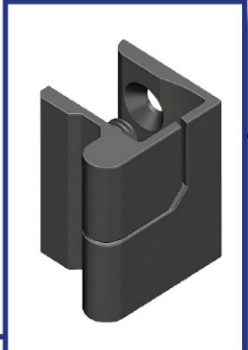

Swing Handle Accessories

Profile Cylinder Locks

Rod Adapter

Rods

Rod Controls

Small Rod Control

Rod Guides

Surface Mount Hinges

Semi-Concealed Hinges

Stainless Steel - Zinc Die Cast

Heavy Duty

Lift Off

Screw Mounting - Stud Mounting - Tool-less Mounting

Concealed Hinges

Steel - Stainless Steel - Zinc Die Cast

Easy Removal

Lift Off

Weld On

Screw Mounting - Stud Mounting

Gaskets

Edge Protector PVC 78 Shore A

Gasket Material
Foam Rubber EPDM

Clamp Material: Steel

Handles

Polyamide - Aluminum - Steel - Stainless Steel Die Cast Zinc

Flush Mount

Tool-Less Installation

Cover Stays

Nickel Plated Steel - Stainless Steel - Zinc Plated Steel

Horizontal and Vertical Mounting

Position Locking