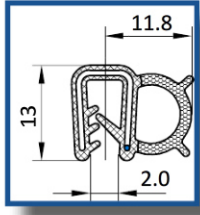

Semi-Concealed Hinges

Stainless Steel - Zinc Die Cast

Heavy Duty

Lift Off

Screw Mounting - Stud Mounting - Tool-less Mounting

Concealed Hinges

Steel - Stainless Steel - Zinc Die Cast

Easy Removal

Lift Off

Weld On

Screw Mounting - Stud Mounting

Gaskets

Edge Protector PVC 78 Shore A

Gasket Material
Foam Rubber EPDM

Clamp Material: Steel

Handles

Polyamide - Aluminum - Steel - Stainless Steel Die Cast Zinc

Flush Mount

Tool-Less Installation

Cover Stays

Nickel Plated Steel - Stainless Steel - Zinc Plated Steel

Horizontal and Vertical Mounting

Position Locking