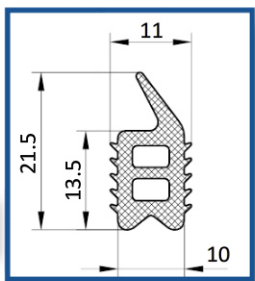

Semi-Concealed Hinges

Stainless Steel - Zinc Die Cast

Heavy Duty

Lift Off

Screw Mounting - Stud Mounting - Tool-less Mounting

Concealed Hinges

Steel - Stainless Steel - Zinc Die Cast

Easy Removal

Lift Off

Weld On

Screw Mounting - Stud Mounting

Gaskets

Edge Protector PVC 78 Shore A

Gasket Material
Foam Rubber EPDM

Clamp Material: Steel

Handles

Polyamide - Aluminum - Steel - Stainless Steel Die Cast Zinc

Flush Mount

Tool-Less Installation

Cover Stays

Nickel Plated Steel - Stainless Steel - Zinc Plated Steel

Horizontal and Vertical Mounting

Position Locking