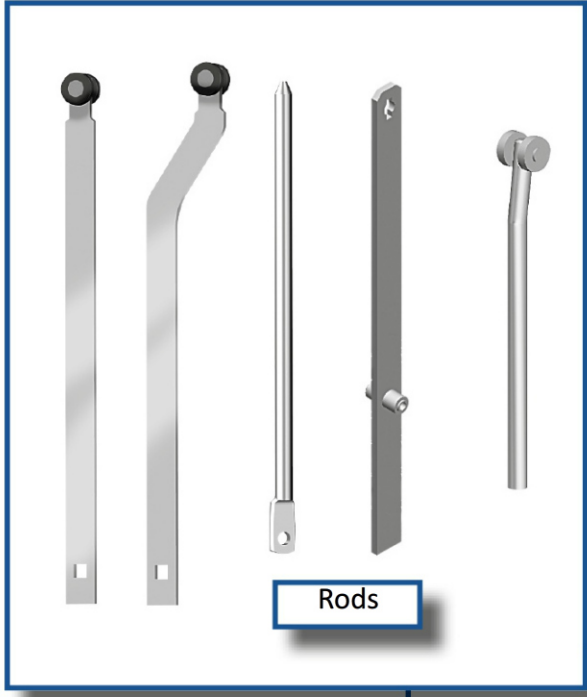

Swing Handles

Custom Handles

Pad-Lockable

Cam and Rod Control

Stainless Steel

Combination Locks

Small Handles

Lock Covers

Swing Handle Accessories

Profile Cylinder Locks

Rod Adapter

Rods

Rod Controls

Small Rod Control

Rod Guides

Surface Mount Hinges

Semi-Concealed Hinges

Stainless Steel - Zinc Die Cast

Heavy Duty

Lift Off

Screw Mounting - Stud Mounting - Tool-less Mounting

Concealed Hinges

Steel - Stainless Steel - Zinc Die Cast

Easy Removal

Polyamide - Aluminum - Steel - Stainless Steel Die Cast Zinc

Flush Mount

Tool-Less Installation

Cover Stays

Nickel Plated Steel - Stainless Steel - Zinc Plated Steel

Horizontal and Vertical Mounting

Position Locking