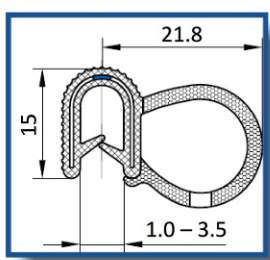

Semi-Concealed Hinges

Stainless Steel - Zinc Die Cast

Heavy Duty

Lift Off

Screw Mounting - Stud Mounting - Tool-less Mounting

Concealed Hinges

Steel - Stainless Steel - Zinc Die Cast

Easy Removal

Lift Off

Weld On

Screw Mounting - Stud Mounting

Gaskets

Edge Protector PVC 78 Shore A

Gasket Material
Foam Rubber EPDM

Clamp Material: Steel

Handles

Polyamide - Aluminum - Steel - Stainless Steel Die Cast Zinc

Flush Mount

Tool-Less Installation

Cover Stays

Nickel Plated Steel - Stainless Steel - Zinc Plated Steel

Horizontal and Vertical Mounting

Position Locking