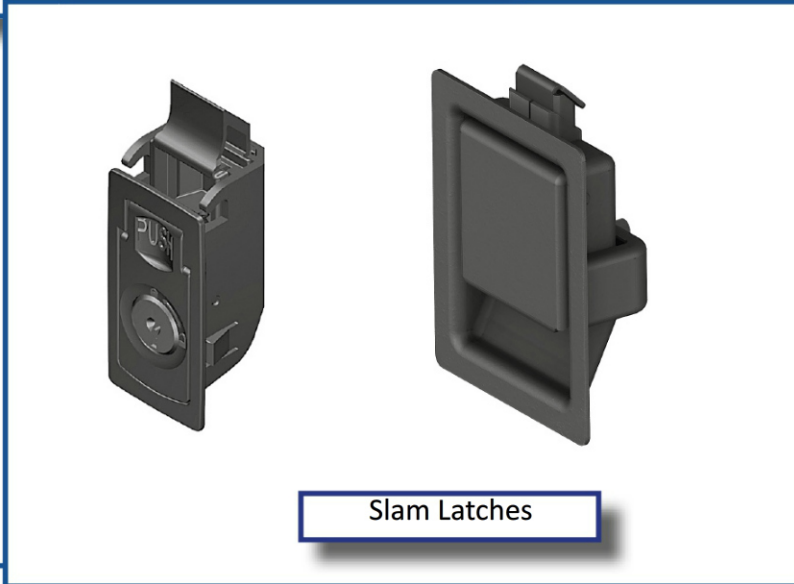

1/4 Turn Locks

Multiple Drive Types Available

Various Handle Types

Pad Lockable Versions

Various Cams Styles

Tool-less Installation

Compression Latches

Steel - Stainless Steel - Zinc Die Cast

Adjustable

Key Locking - Tool Locking

Slam/Slide Latches

Push To Close Slam Latches

Slide Latches

Slam Latches

Large Slam Latch With Internal Release

Paddle Latch

Swing Handles

Custom Handles

Pad-Lockable

Cam and Rod Control

Stainless Steel

Combination Locks

Small Handles

Lock Covers

Swing Handle Accessories

Profile Cylinder Locks

Rod Adapter

Rods

Rod Controls

Small Rod Control

Rod Guides

Surface Mount Hinges