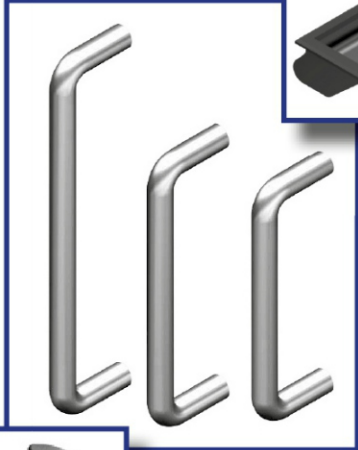

Swing Handle Accessories

Profile Cylinder Locks

Rod Adapter

Rods

Rod Controls

Small Rod Control

Rod Guides

Surface Mount Hinges

Semi-Concealed Hinges

Stainless Steel - Zinc Die Cast

Heavy Duty

Lift Off

Screw Mounting - Stud Mounting - Tool-less Mounting

Concealed Hinges

Steel - Stainless Steel - Zinc Die Cast

Easy Removal

Lift Off

Weld On

Screw Mounting - Stud Mounting

Gaskets

Edge Protector PVC 78 Shore A

Gasket Material
Foam Rubber EPDM

Clamp Material: Steel

Handles

Polyamide - Aluminum - Steel - Stainless Steel Die Cast Zinc

Flush Mount

Tool-Less Installation

Cover Stays

Nickel Plated Steel - Stainless Steel - Zinc Plated Steel

Horizontal and Vertical Mounting

Position Locking