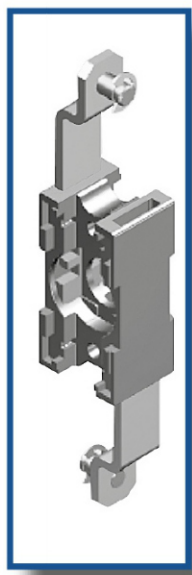

Swing Handle Accessories

Profile Cylinder Locks

Rod Adapter

Rods

Rod Controls

Small Rod Control

Rod Guides

Surface Mount Hinges

Semi-Concealed Hinges

Stainless Steel - Zinc Die Cast

Heavy Duty

Lift Off

Screw Mounting - Stud Mounting - Tool-less Mounting

Concealed Hinges

Steel - Stainless Steel - Zinc Die Cast

Easy Removal

Lift Off

Weld On

Screw Mounting - Stud Mounting

Gaskets

Edge Protector PVC 78 Shore A

Gasket Material
Foam Rubber EPDM

Clamp Material: Steel

Handles

Polyamide - Aluminum - Steel - Stainless Steel Die Cast Zinc

Flush Mount

Tool-Less Installation

Cover Stays

Nickel Plated Steel - Stainless Steel - Zinc Plated Steel

Horizontal and Vertical Mounting

Position Locking