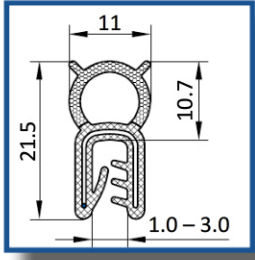

Swing Handle Accessories

Profile Cylinder Locks

Rod Adapter

Rods

Rod Controls

Small Rod Control

Rod Guides

Surface Mount Hinges

Semi-Concealed Hinges

Stainless Steel - Zinc Die Cast

Heavy Duty

Lift Off

Screw Mounting - Stud Mounting - Tool-less Mounting

Concealed Hinges

Steel - Stainless Steel - Zinc Die Cast

Easy Removal

Lift Off

Weld On

Screw Mounting - Stud Mounting

Gaskets

Edge Protector PVC 78 Shore A

Gasket Material
Foam Rubber EPDM

Clamp Material: Steel

Handles

Polyamide - Aluminum - Steel - Stainless Steel Die Cast Zinc

Flush Mount

Tool-Less Installation

Cover Stays

Nickel Plated Steel - Stainless Steel - Zinc Plated Steel

Horizontal and Vertical Mounting

Position Locking