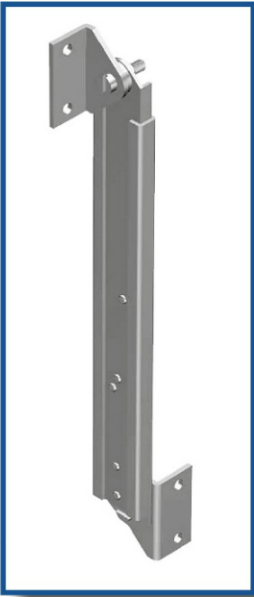

Swing Handle Accessories

Profile Cylinder Locks

Rod Adapter

Rods

Rod Controls

Small Rod Control

Rod Guides

Surface Mount Hinges

Semi-Concealed Hinges

Stainless Steel - Zinc Die Cast

Heavy Duty

Lift Off

Screw Mounting - Stud Mounting - Tool-less Mounting

Concealed Hinges

Steel - Stainless Steel - Zinc Die Cast

Easy Removal

Lift Off

Weld On

Screw Mounting - Stud Mounting

Gaskets

Edge Protector PVC 78 Shore A

Gasket Material
Foam Rubber EPDM

Clamp Material: Steel

Handles

Polyamide - Aluminum - Steel - Stainless Steel Die Cast Zinc

Flush Mount

Tool-Less Installation

Cover Stays

Nickel Plated Steel - Stainless Steel - Zinc Plated Steel

Horizontal and Vertical Mounting

Position Locking