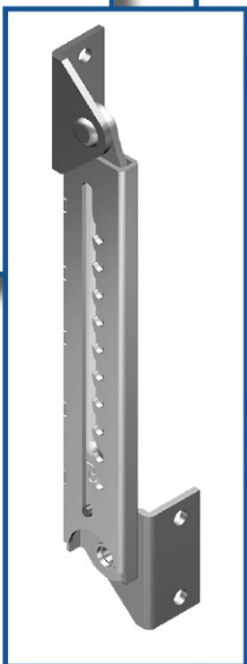

Swing Handle Accessories

Profile Cylinder Locks

Rod Adapter

Rods

Rod Controls

Small Rod Control

Rod Guides

Surface Mount Hinges

Semi-Concealed Hinges

Stainless Steel - Zinc Die Cast

Heavy Duty

Lift Off

Screw Mounting - Stud Mounting - Tool-less Mounting

Concealed Hinges

Steel - Stainless Steel - Zinc Die Cast

Easy Removal

Lift Off

Weld On

Screw Mounting - Stud Mounting

Gaskets

Edge Protector PVC 78 Shore A

Gasket Material
Foam Rubber EPDM

Clamp Material: Steel

Handles

Polyamide - Aluminum - Steel - Stainless Steel Die Cast Zinc

Flush Mount

Tool-Less Installation

Cover Stays

Nickel Plated Steel - Stainless Steel - Zinc Plated Steel

Horizontal and Vertical Mounting

Position Locking